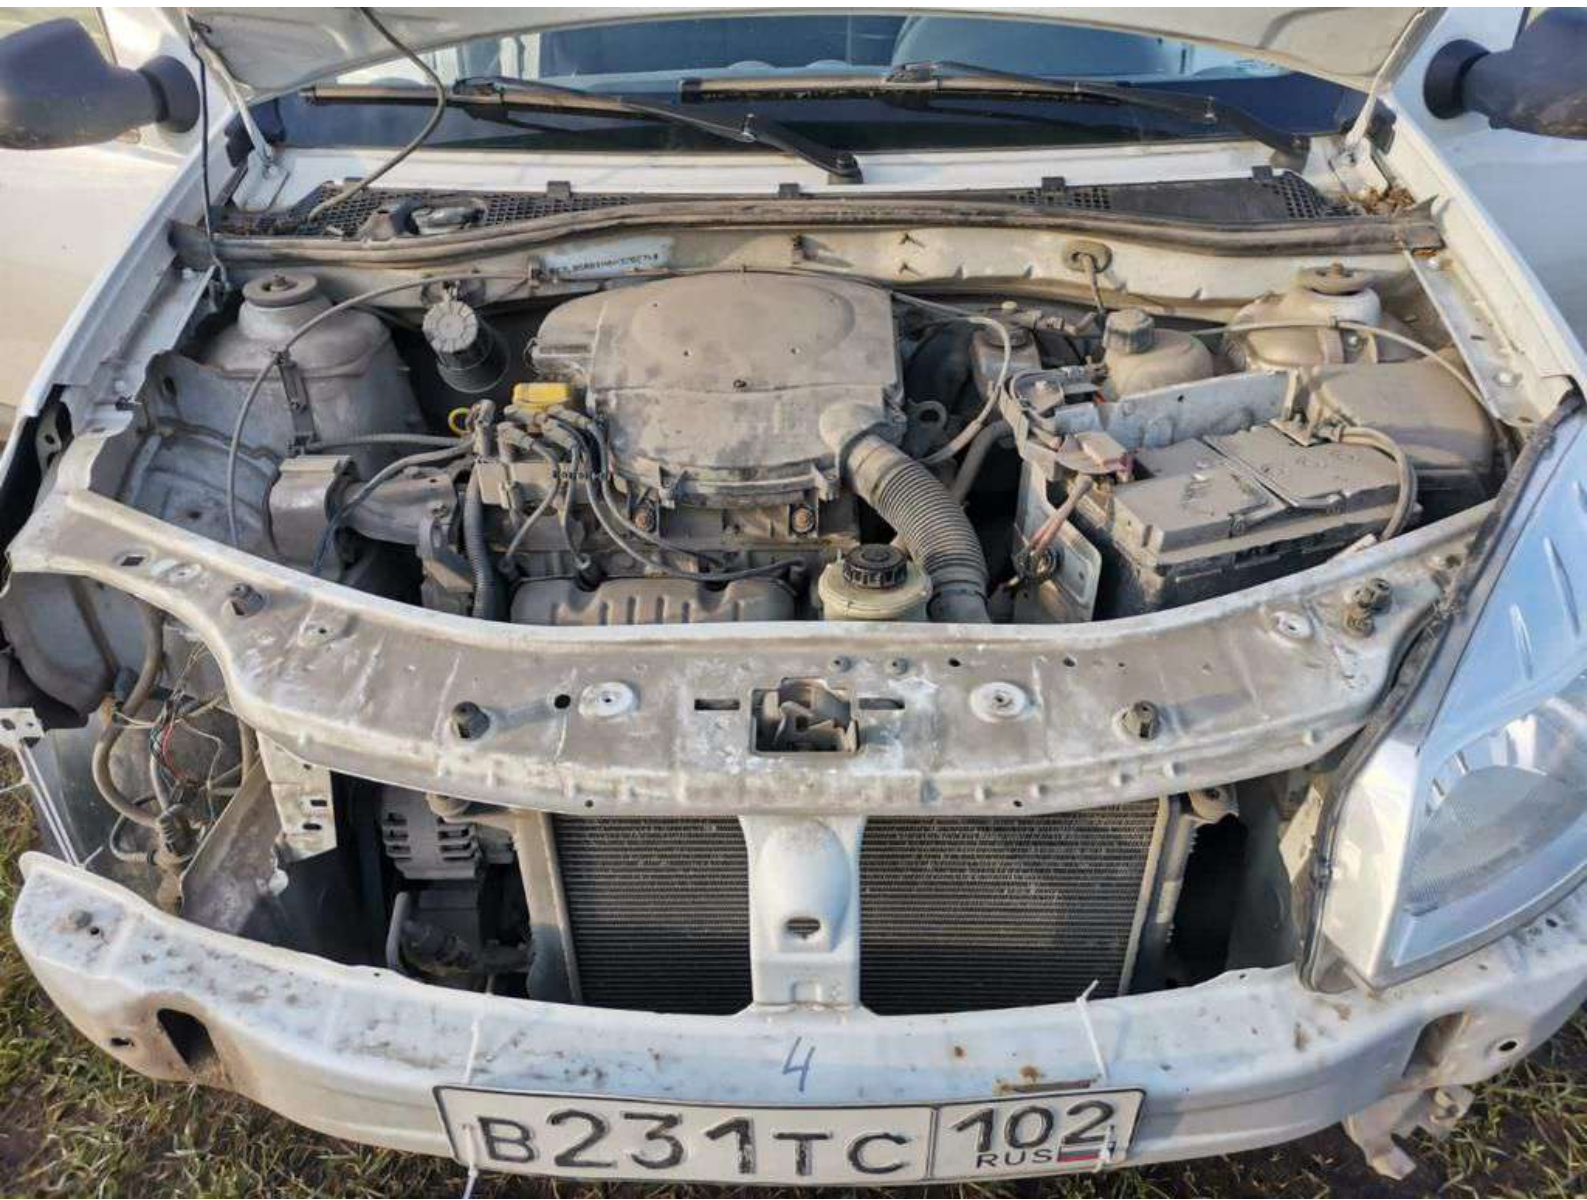

X7LBSRB1HAH3262740

0511 H015300  
E1 SAN913 SAN513  
0V369 DRAP16 HARM01  
TLRUSS ADFK NRTV

ОАО АВТОФРАМОС  
РОССТУ.НТОЗ.Е05496Р8  
Х7LBSR81HAK326274  
1536 KG  
2300 KG  
1-0830 KG  
2-0880 KG  
369590

165036 km  
20:03

A cluster of indicator lights including: fuel pump, oil pressure (illuminated), battery (illuminated), engine temperature, ABS, and a general warning light (illuminated).