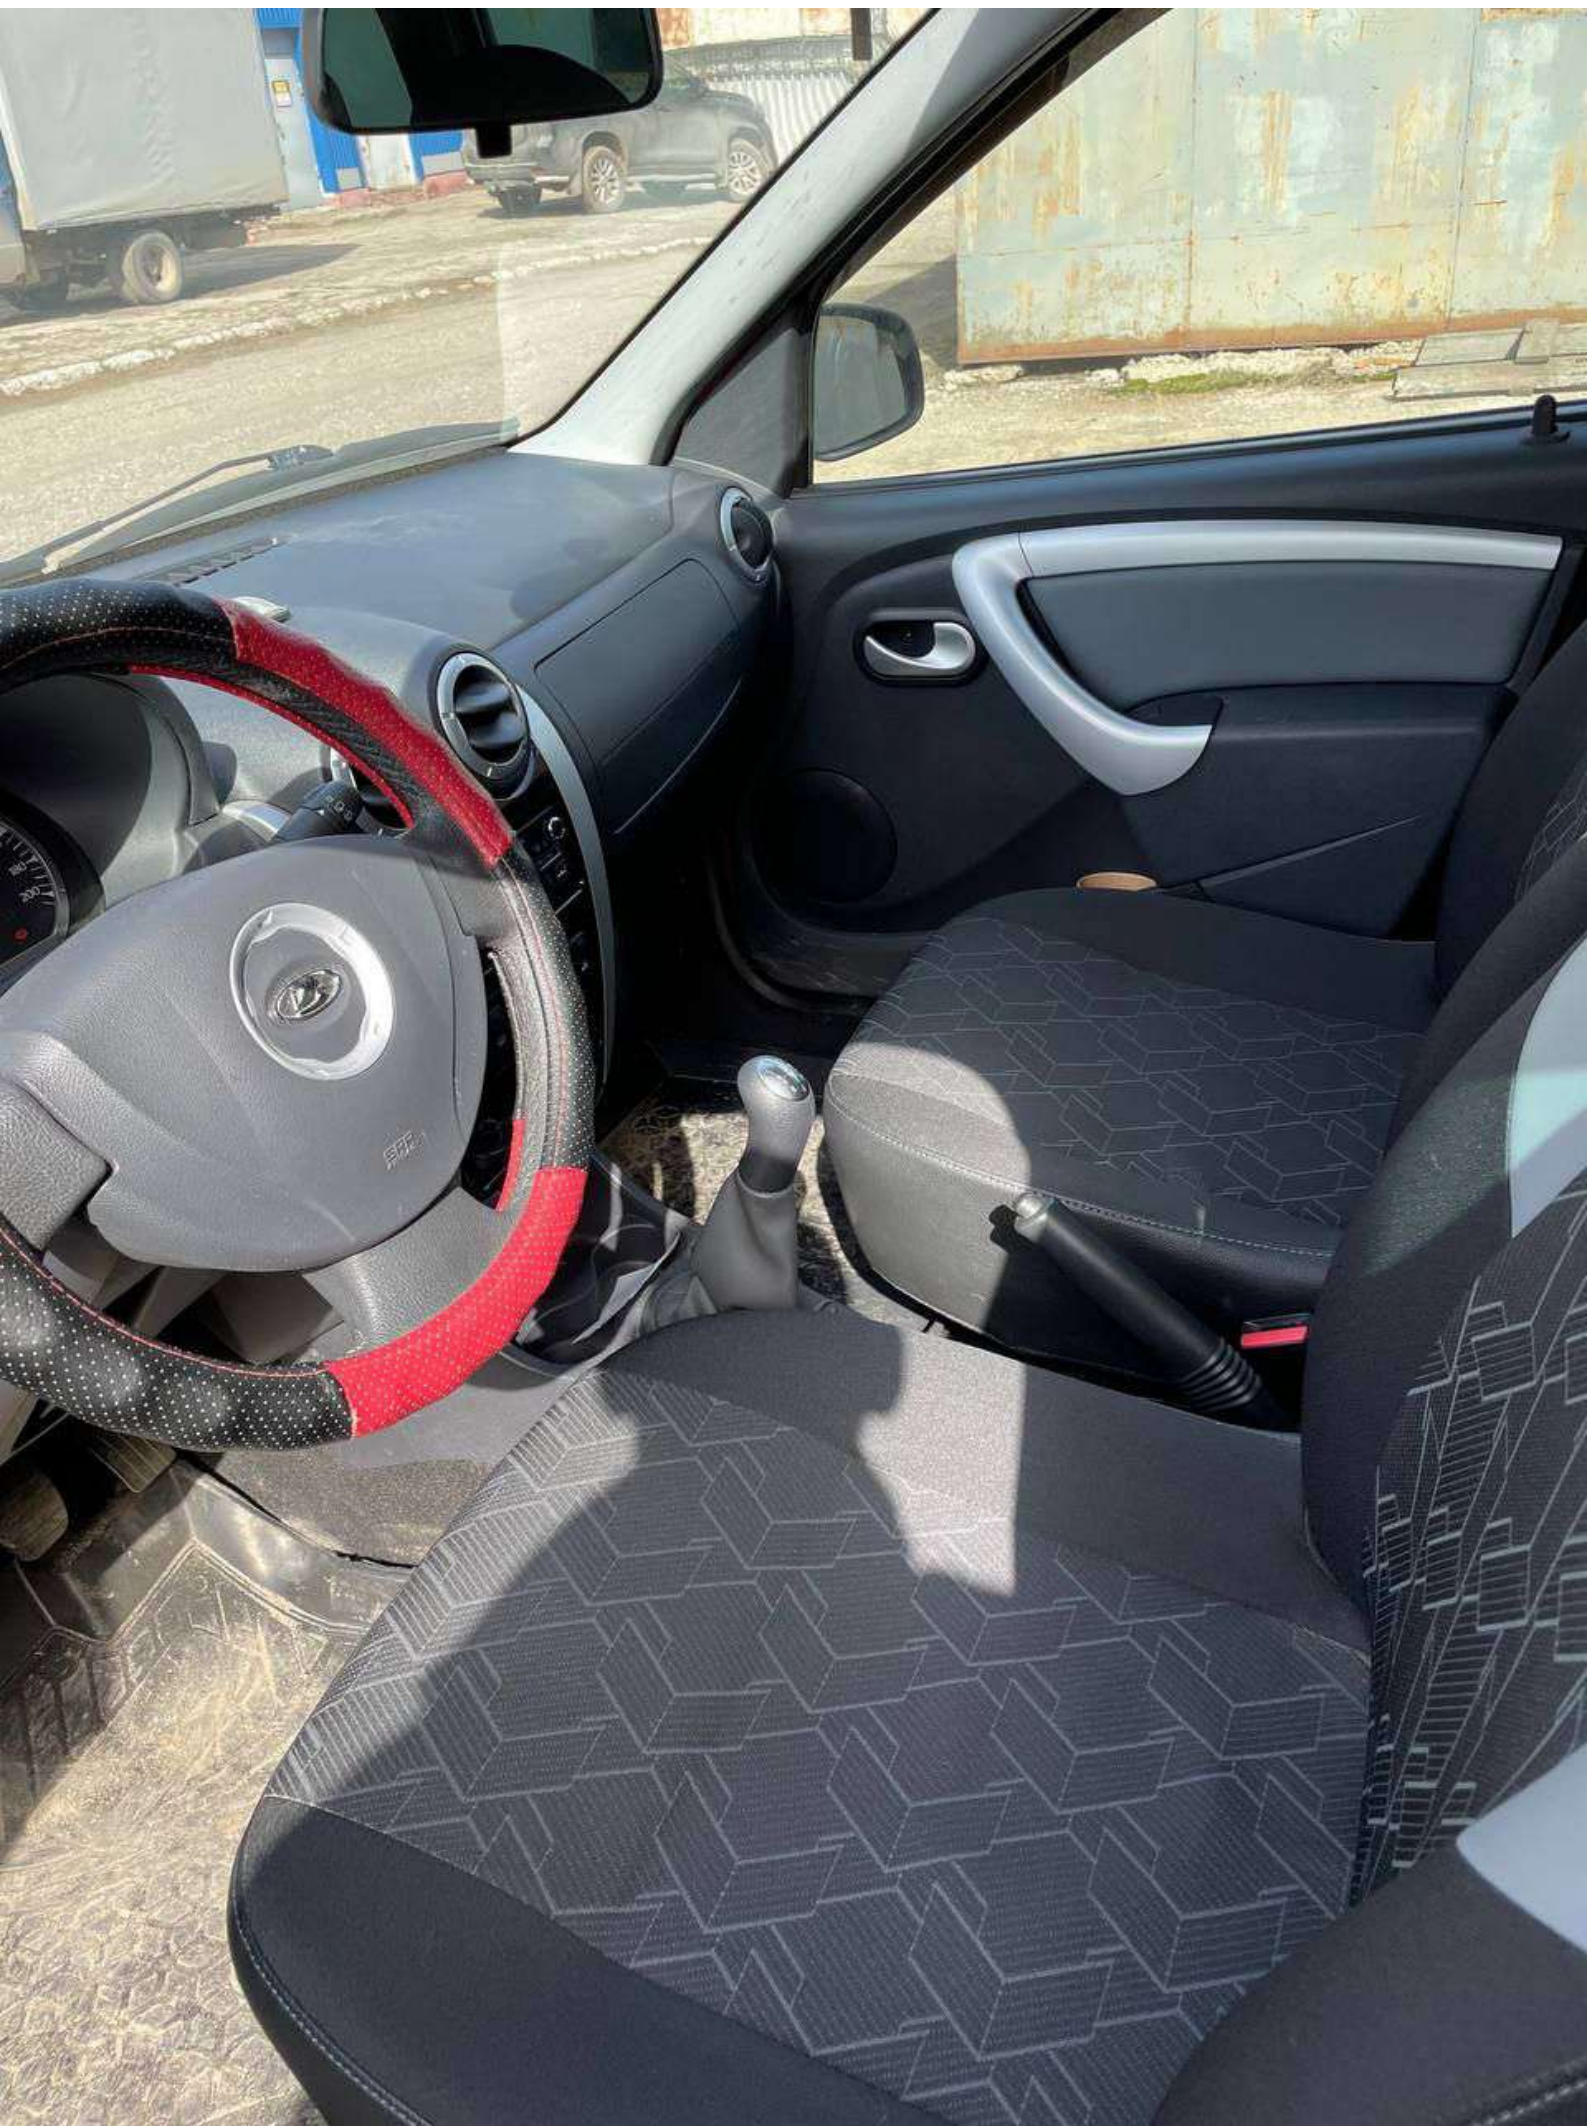

54490 km  
1146

A central control panel with several icons:

- Top row: Fuel pump icon, a double-headed arrow icon, and a water level icon.
- Middle row: Oil can icon, a solid circle icon, and a waveform icon.
- Bottom row: Battery icon, an engine icon, and a red exclamation mark icon.