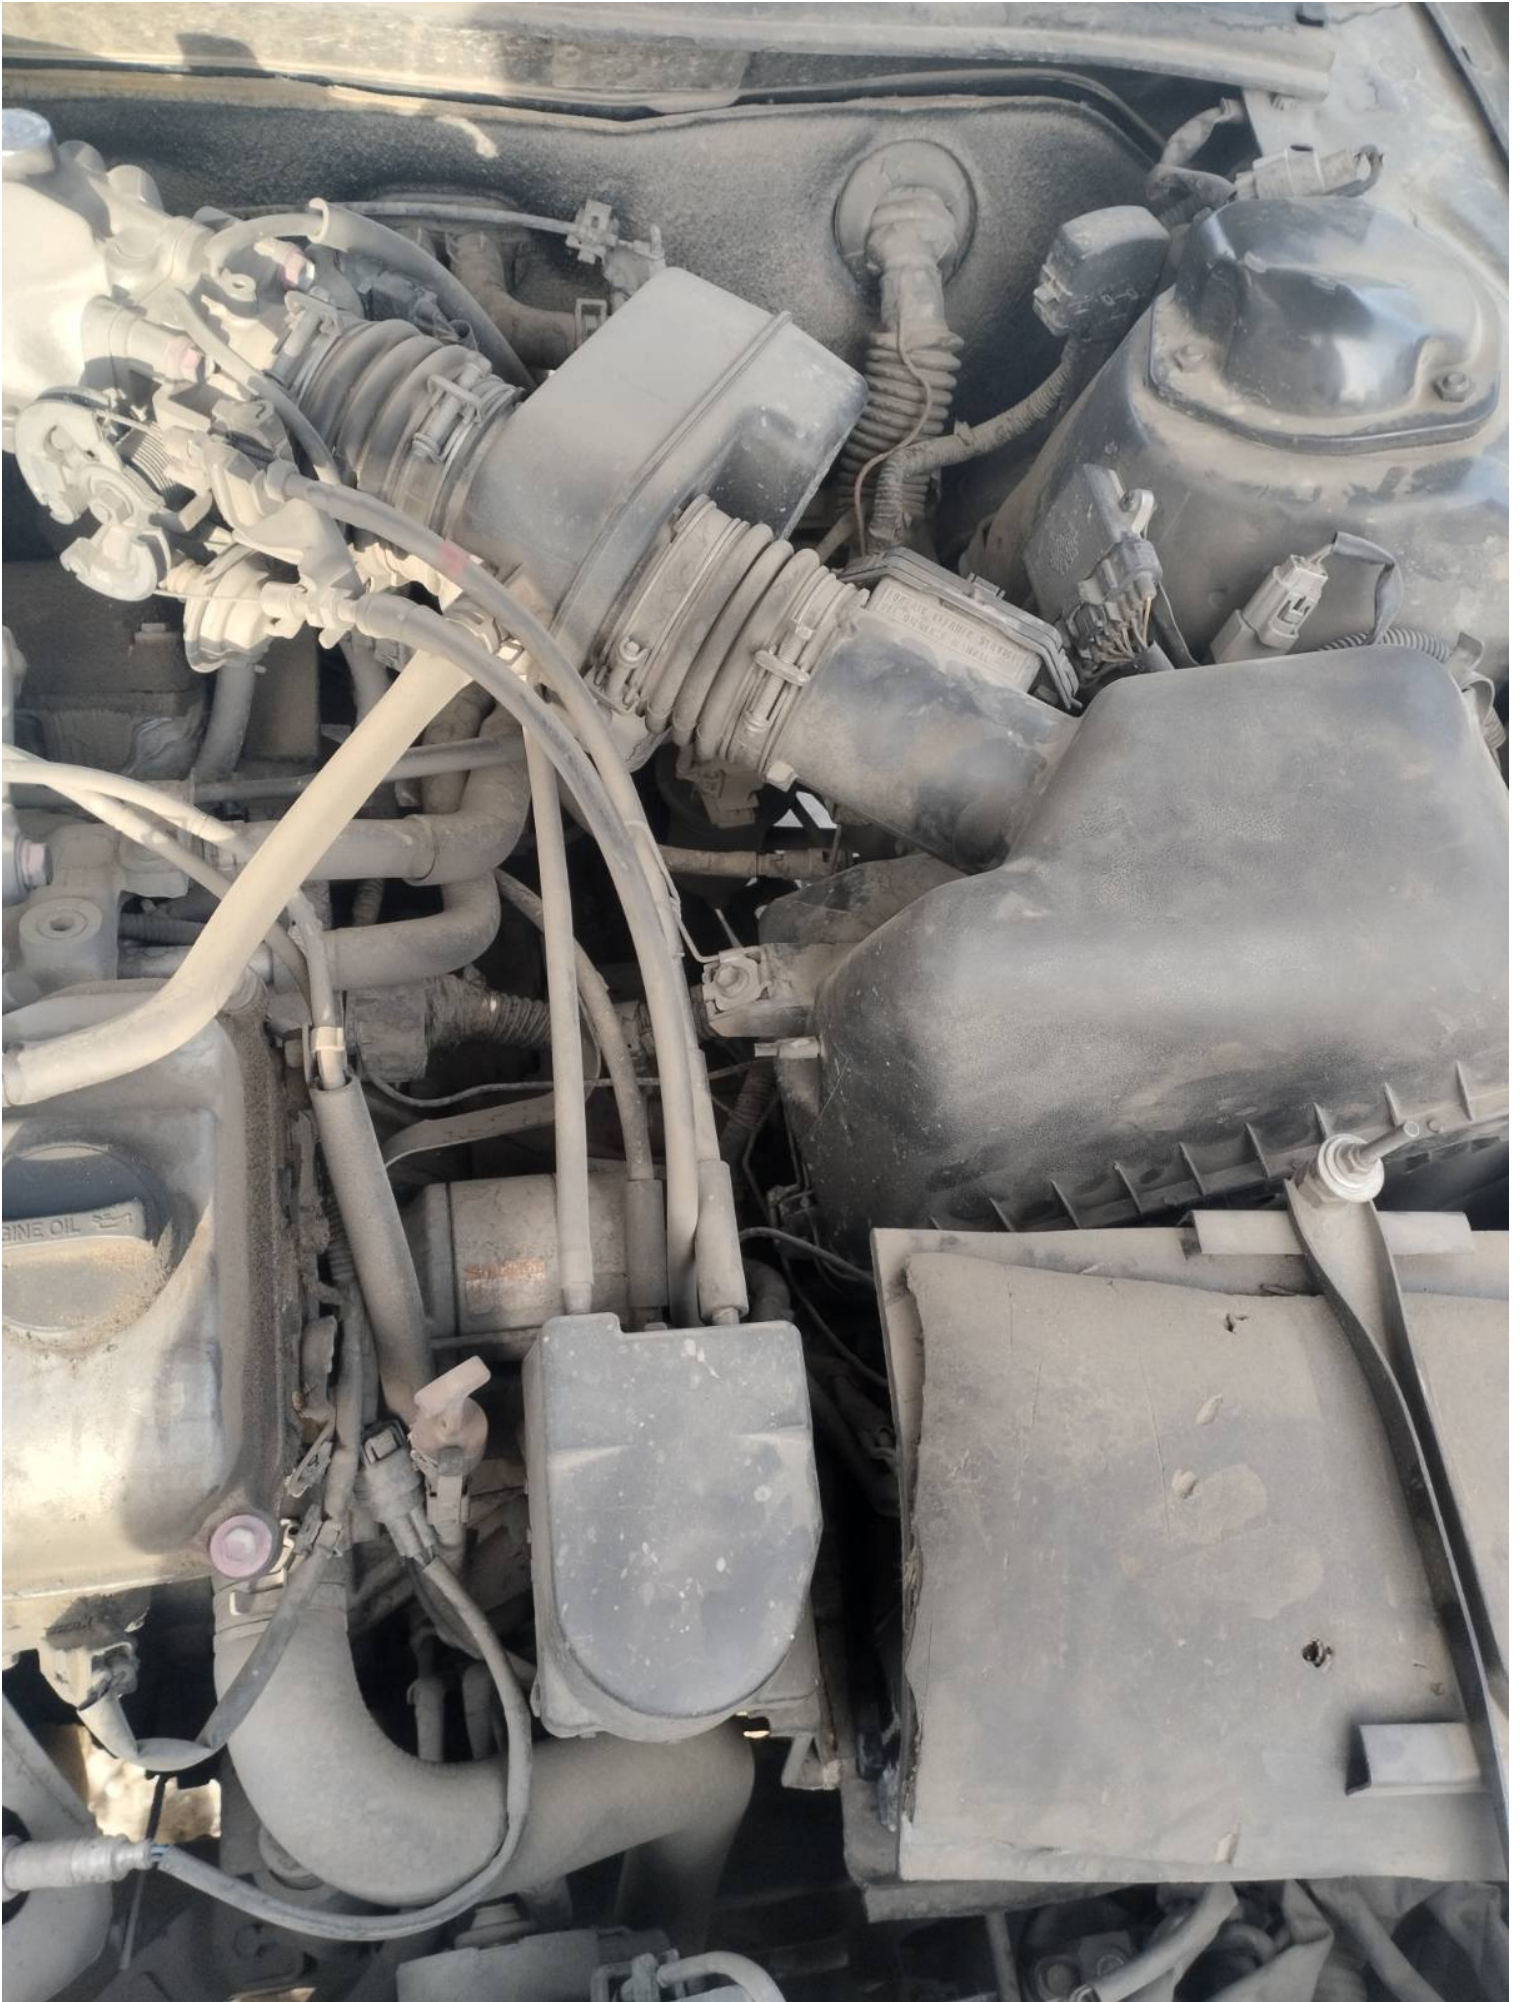

MCV21~0072336

White rectangular sticker on the top of the tire.

Yellow and black sticker on the ground below the wheel.

Winter Drive  
205/65R15 94T  
STEEL RIMMEL TUBE 1.538  
M+S  
MADE IN GERMANY  
P.O. BOX 10000  
D-40000 DUISBURG  
TEL. 0212 4500-1  
FAX 0212 4500-2  
WWW.PIRELLI.COM

WMA / MP3 **Pioneer** RDS  
MOSFET 60W x4  
5.80V PAUSE 200 DEN 180000  
1 2 3 4 5 6

FRONT REAR  
A/C MODE < > OFF AUTO  
TEMP - PUSH OUTSIDE TEMP

F

E

560893

km/h

x1000r/min

H