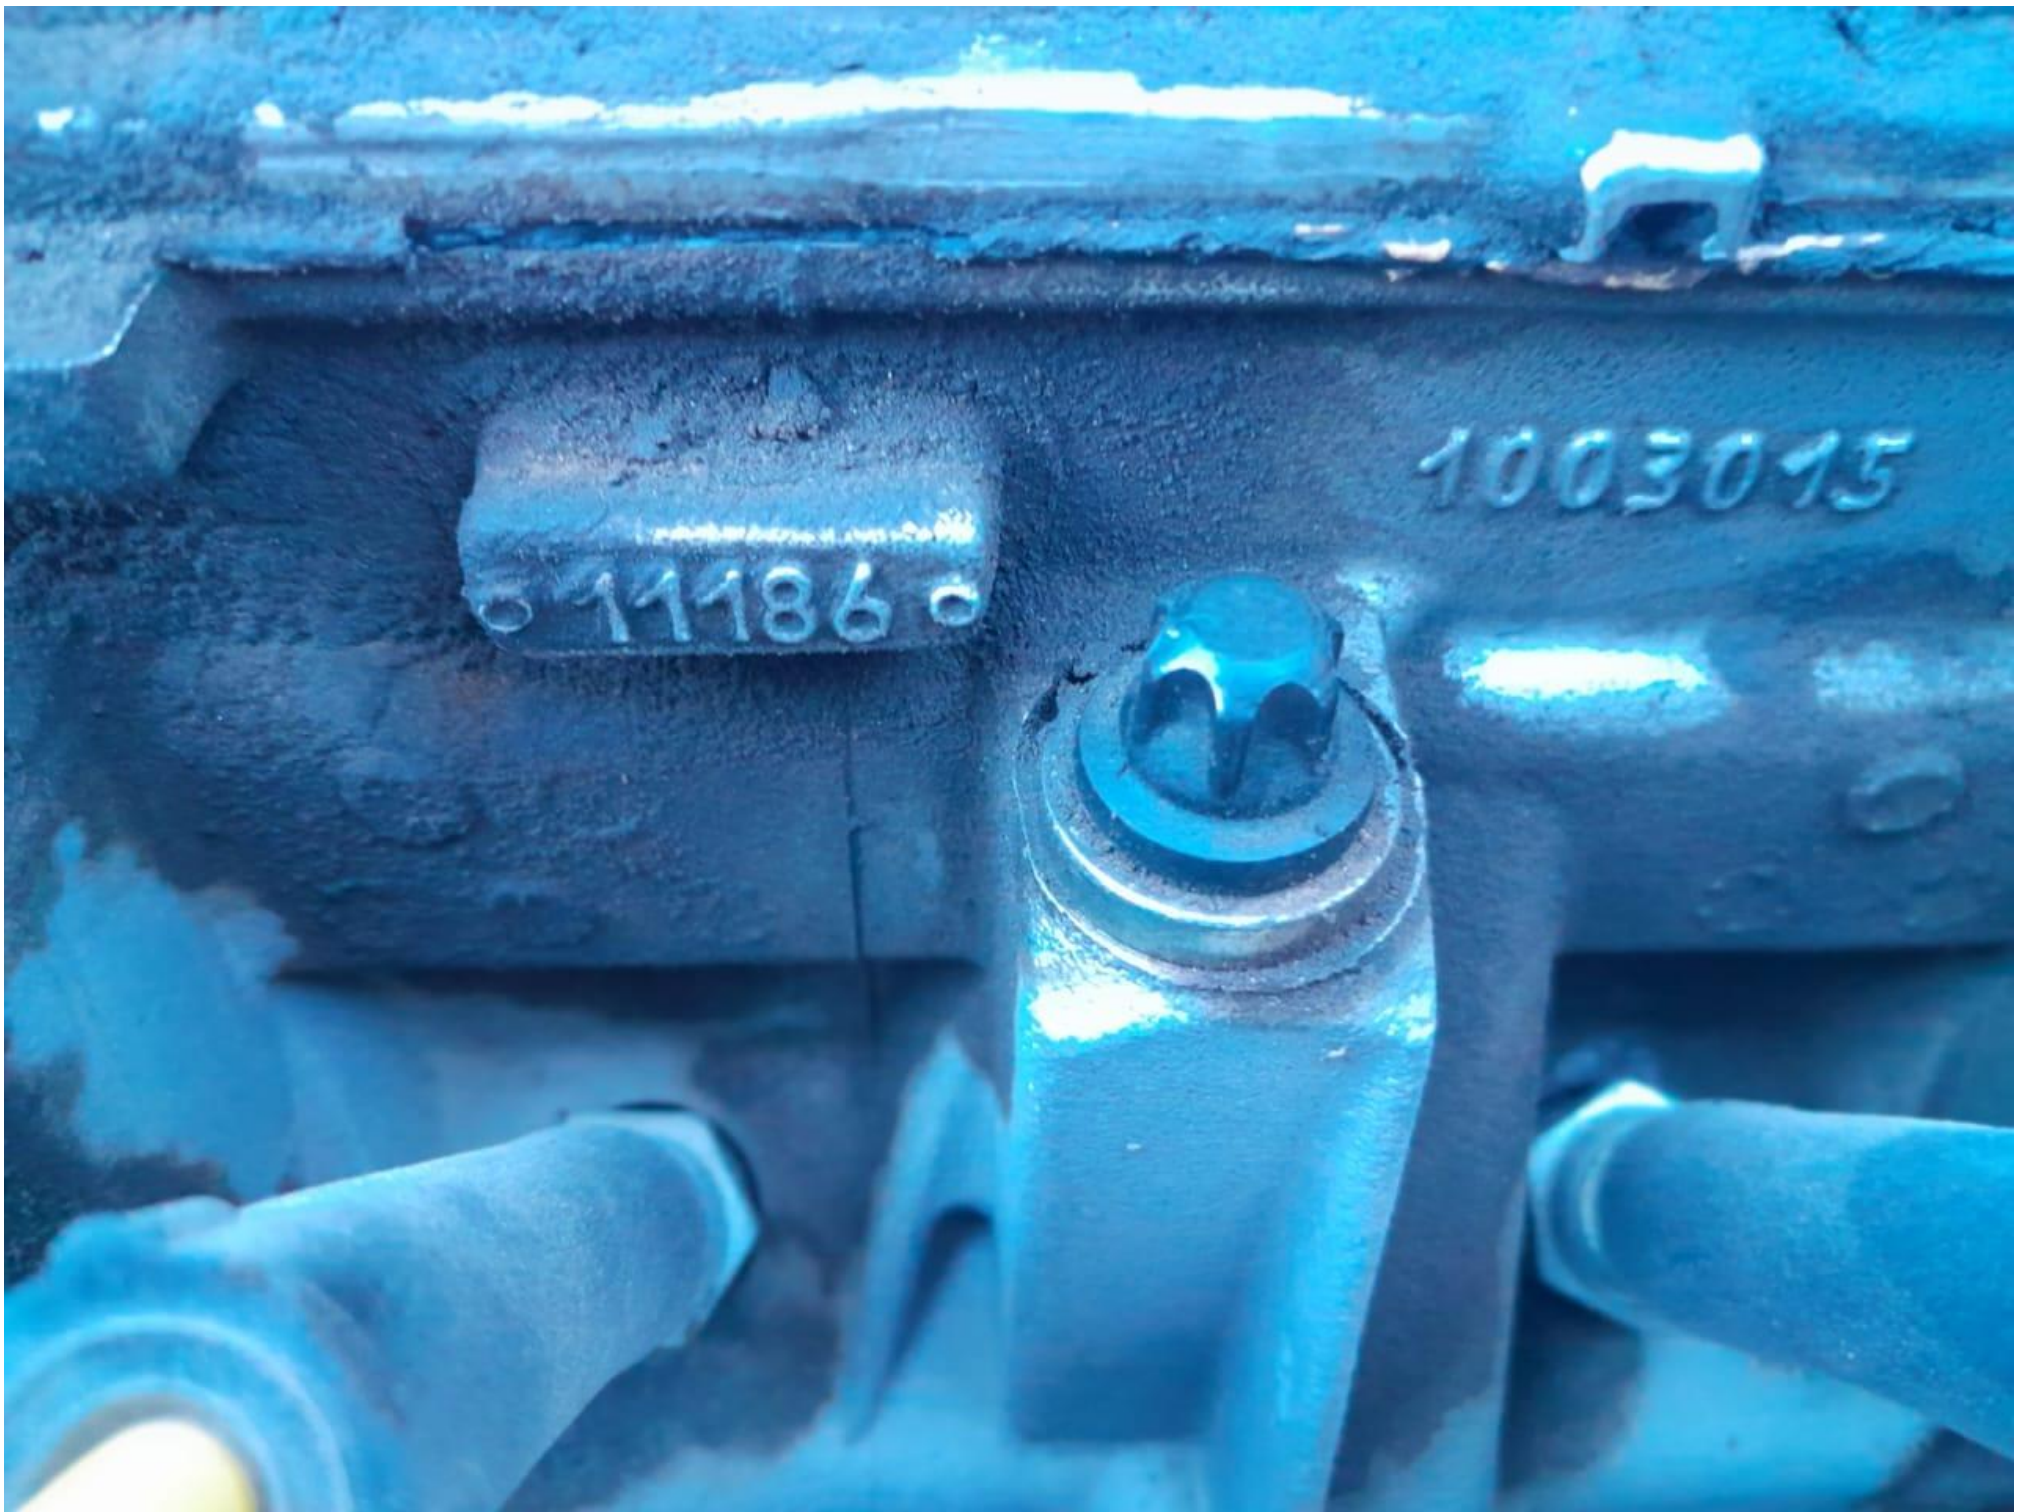

① 2300
145880 km
89°
Fuel gauge with markings at 0, 0.5, and 1.

XTA21901060386038

2815

11186

1003015

1003015

544938

11184-1109010